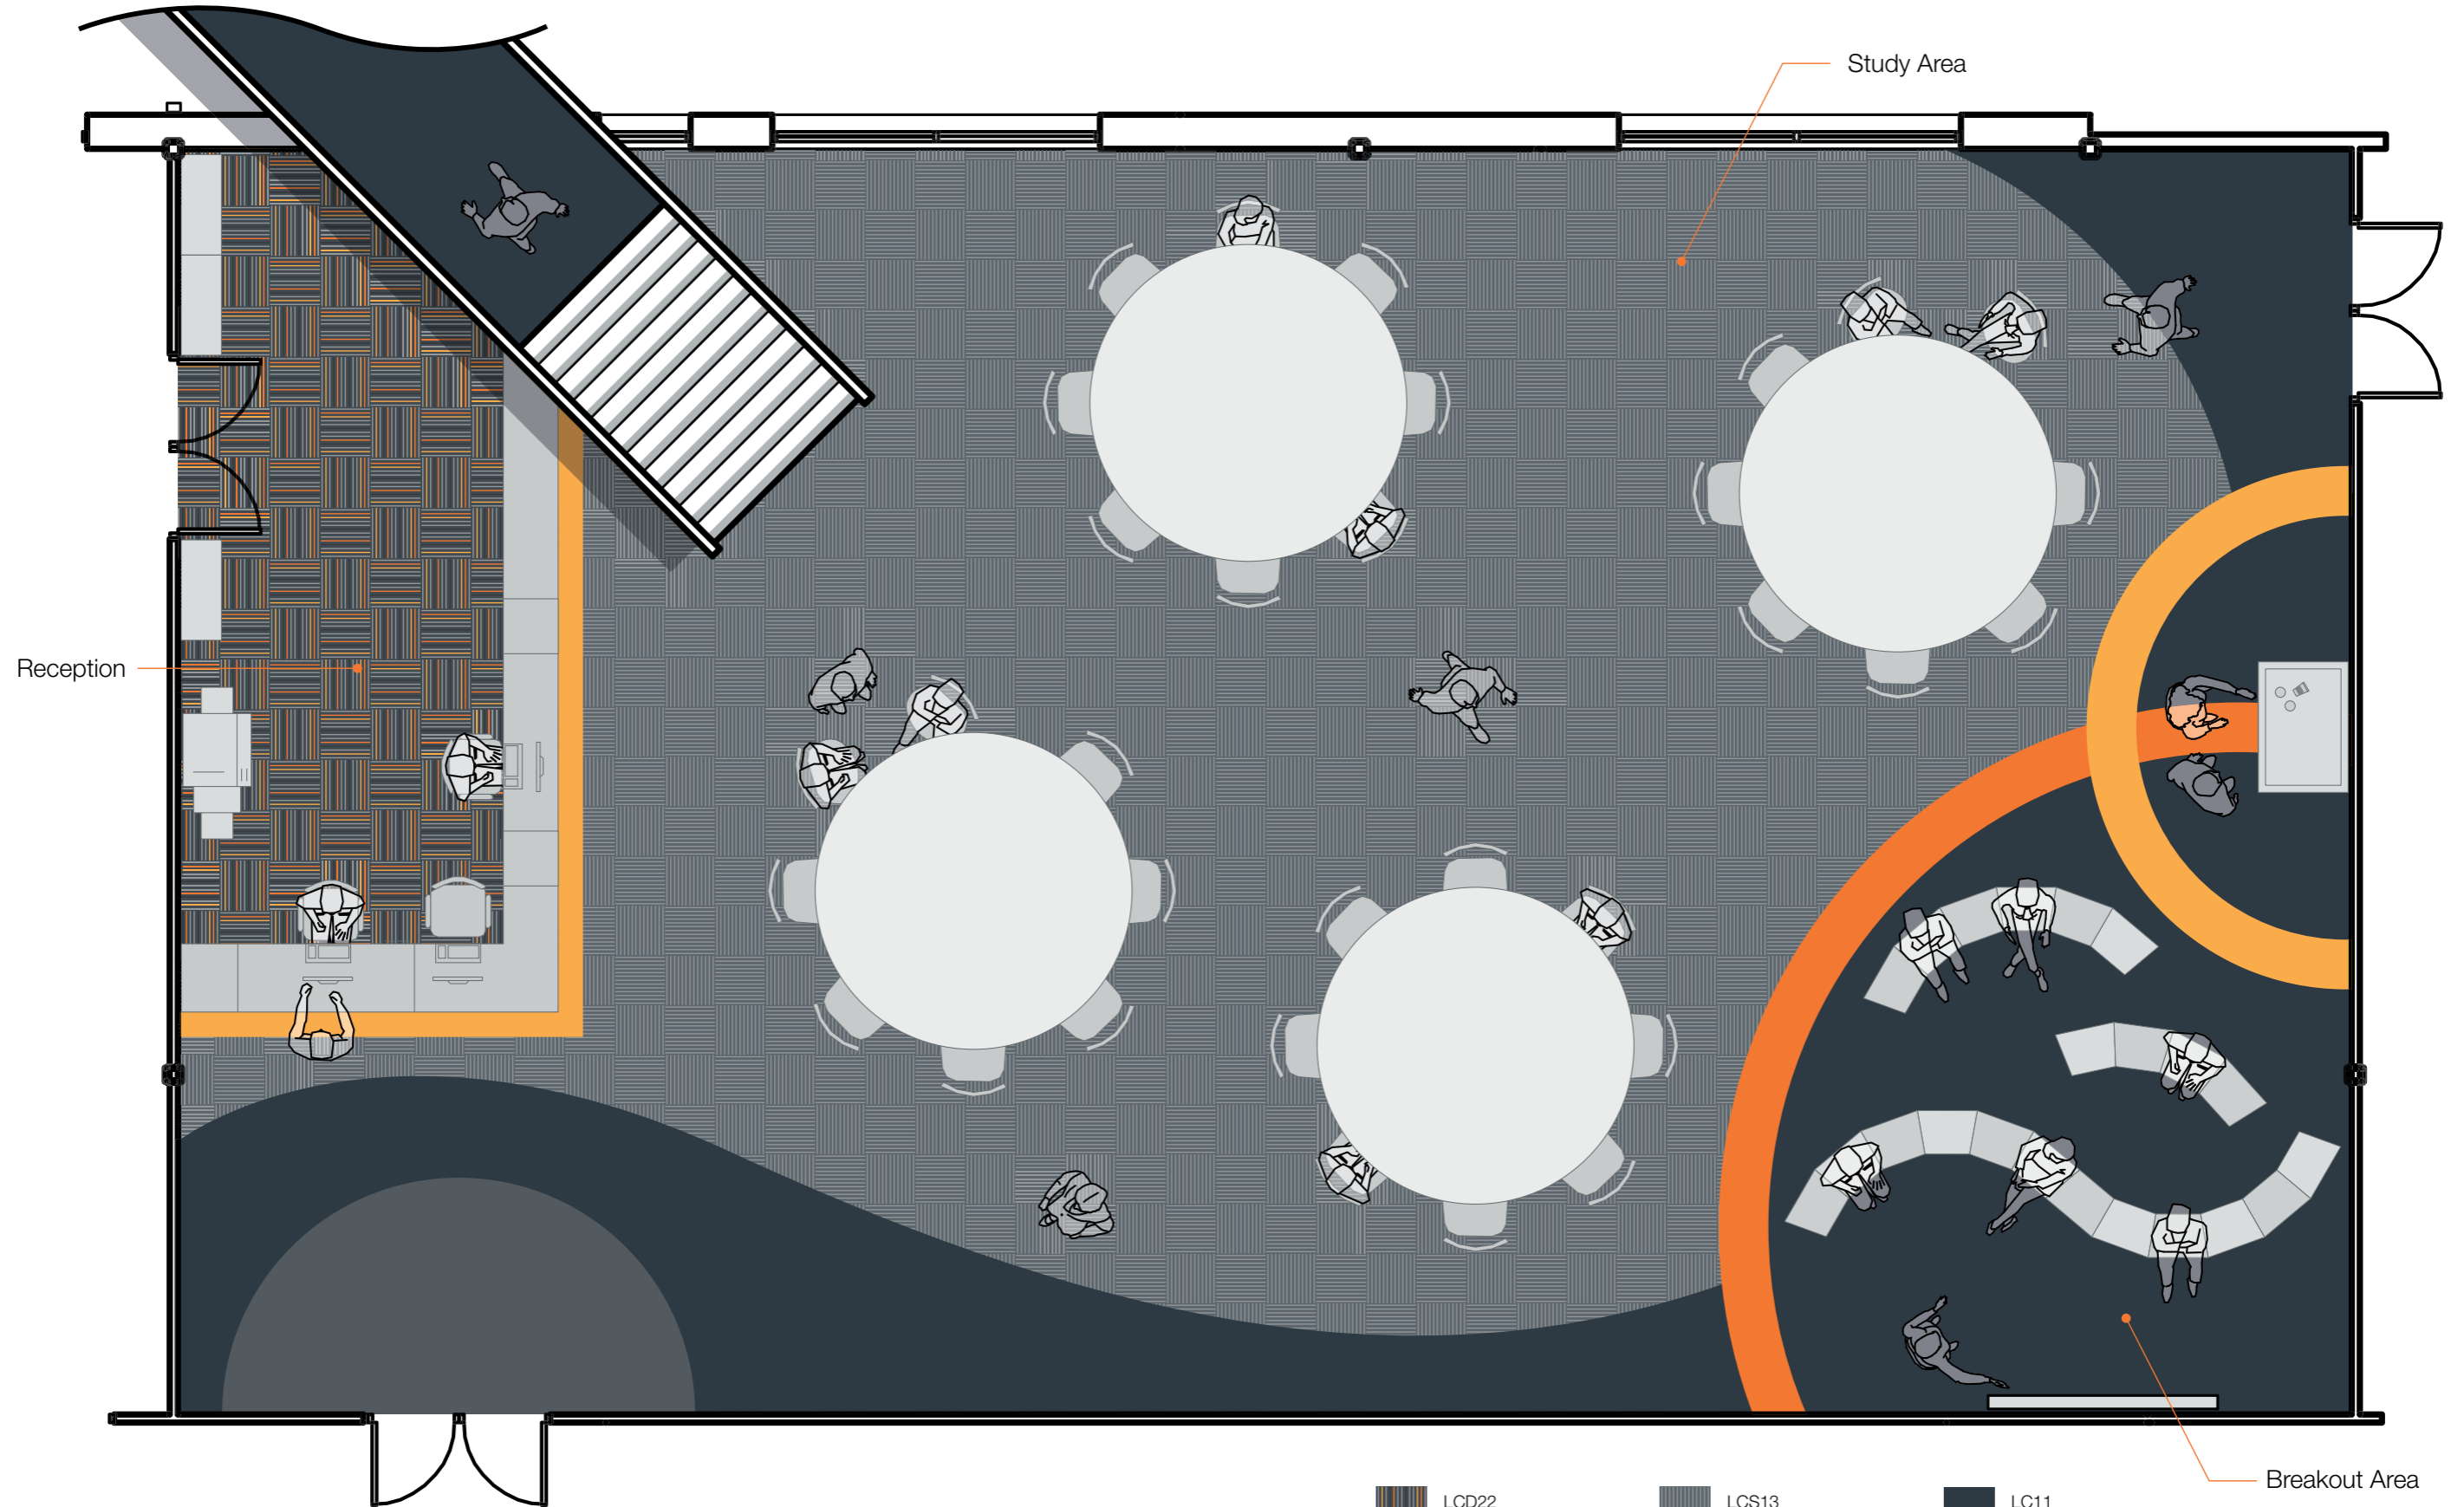

Education - School

Stratus with Emphasis and Stratus Stripe

Education

Education - University

Times Square with Emphasis

Education

Education - College

Lafite Connect

LCD22
Lafite Connect - Design

LCS13
Lafite Connect - Stripes

LC11
Lafite Connect - Plains

Gold 101
Emphasis

Orange 102
Emphasis

Boulevard 5000^{HD}
Secondary Barrier Carpet

Breakout Area

Education

Education - University

Streetwise Design

-  Streetwise Brights
Blue 07204
-  Streetwise Originals
Iron 773
-  Streetwise Originals
Coal 778
-  Stratus
Jet Stream 06506
-  Emphasis
Blue Loop Pile 106