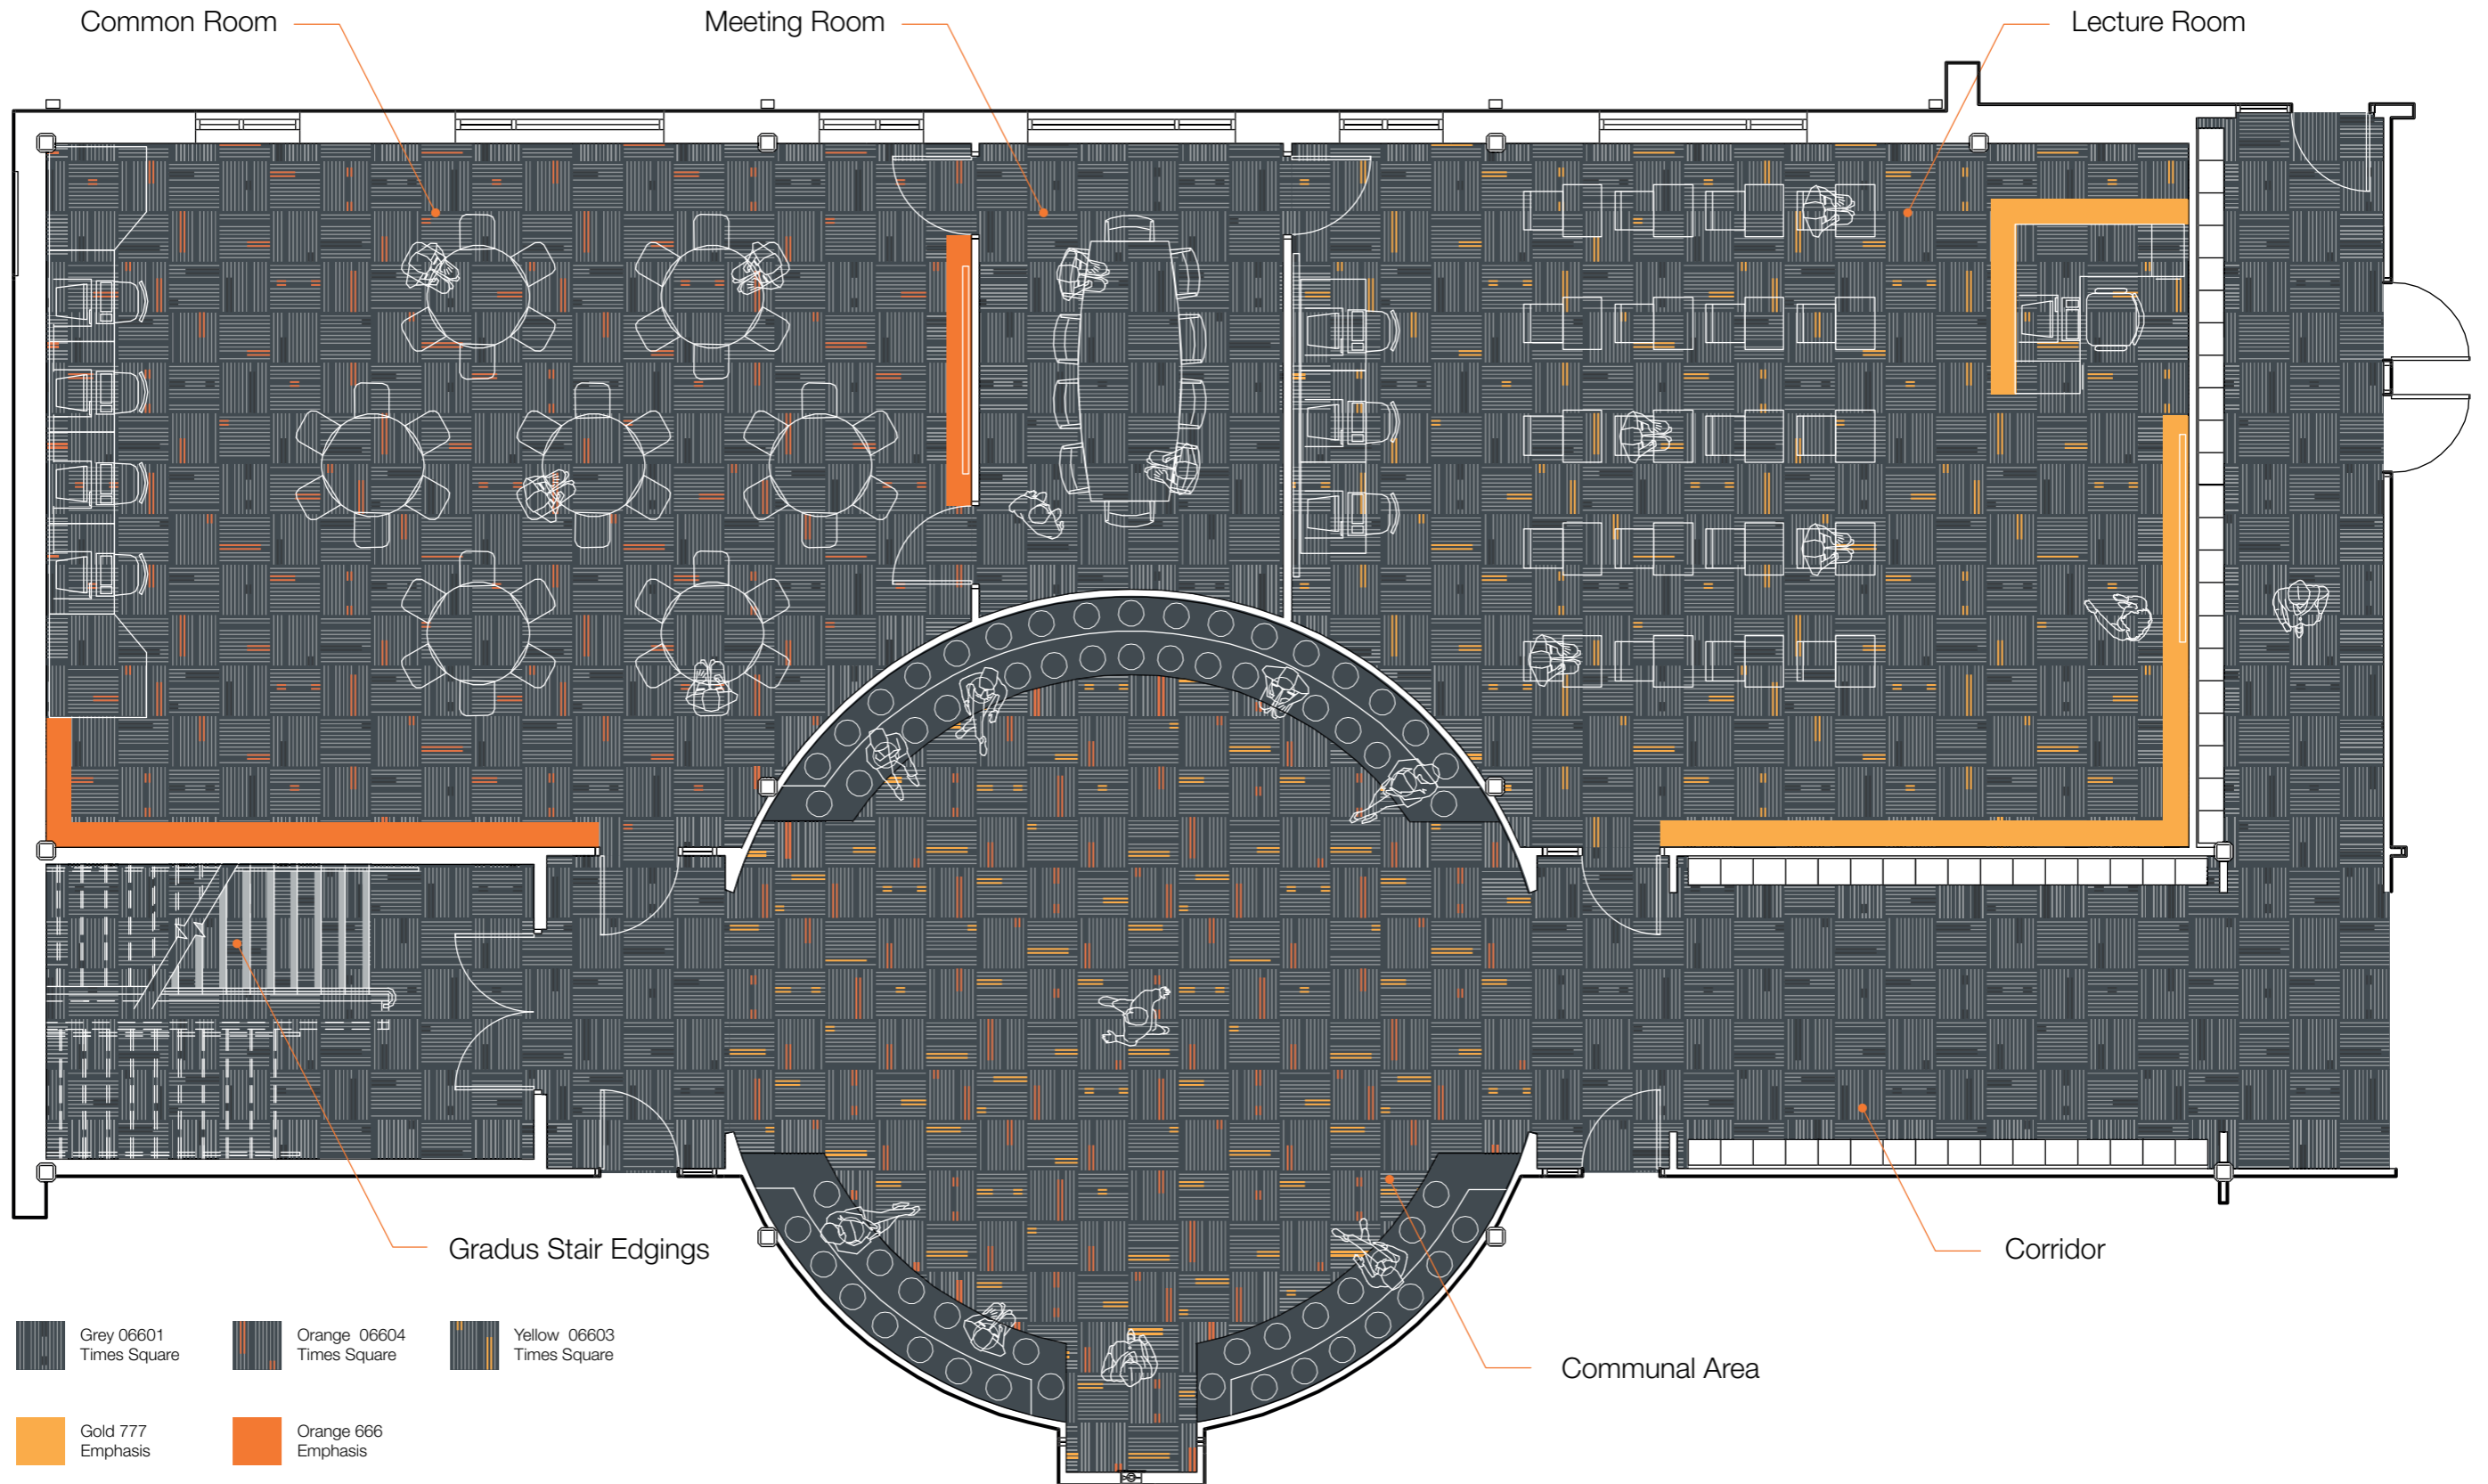

Education - School

Stratus with Emphasis and Stratus Stripe

Education

Education - University

Times Square with Emphasis

Education

Education - College

Lafite Connect

LCD22
Lafite Connect - Design

LCS13
Lafite Connect - Stripes

LC11
Lafite Connect - Plains

Gold 101
Emphasis

Orange 102
Emphasis

Boulevard 5000^{HD}
Secondary Barrier Carpet

Breakout Area

Education

Education - University

Streetwise Design

-  Streetwise Brights
Blue 07204
-  Streetwise Originals
Iron 773
-  Streetwise Originals
Coal 778
-  Stratus
Jet Stream 06506
-  Emphasis
Blue Loop Pile 106