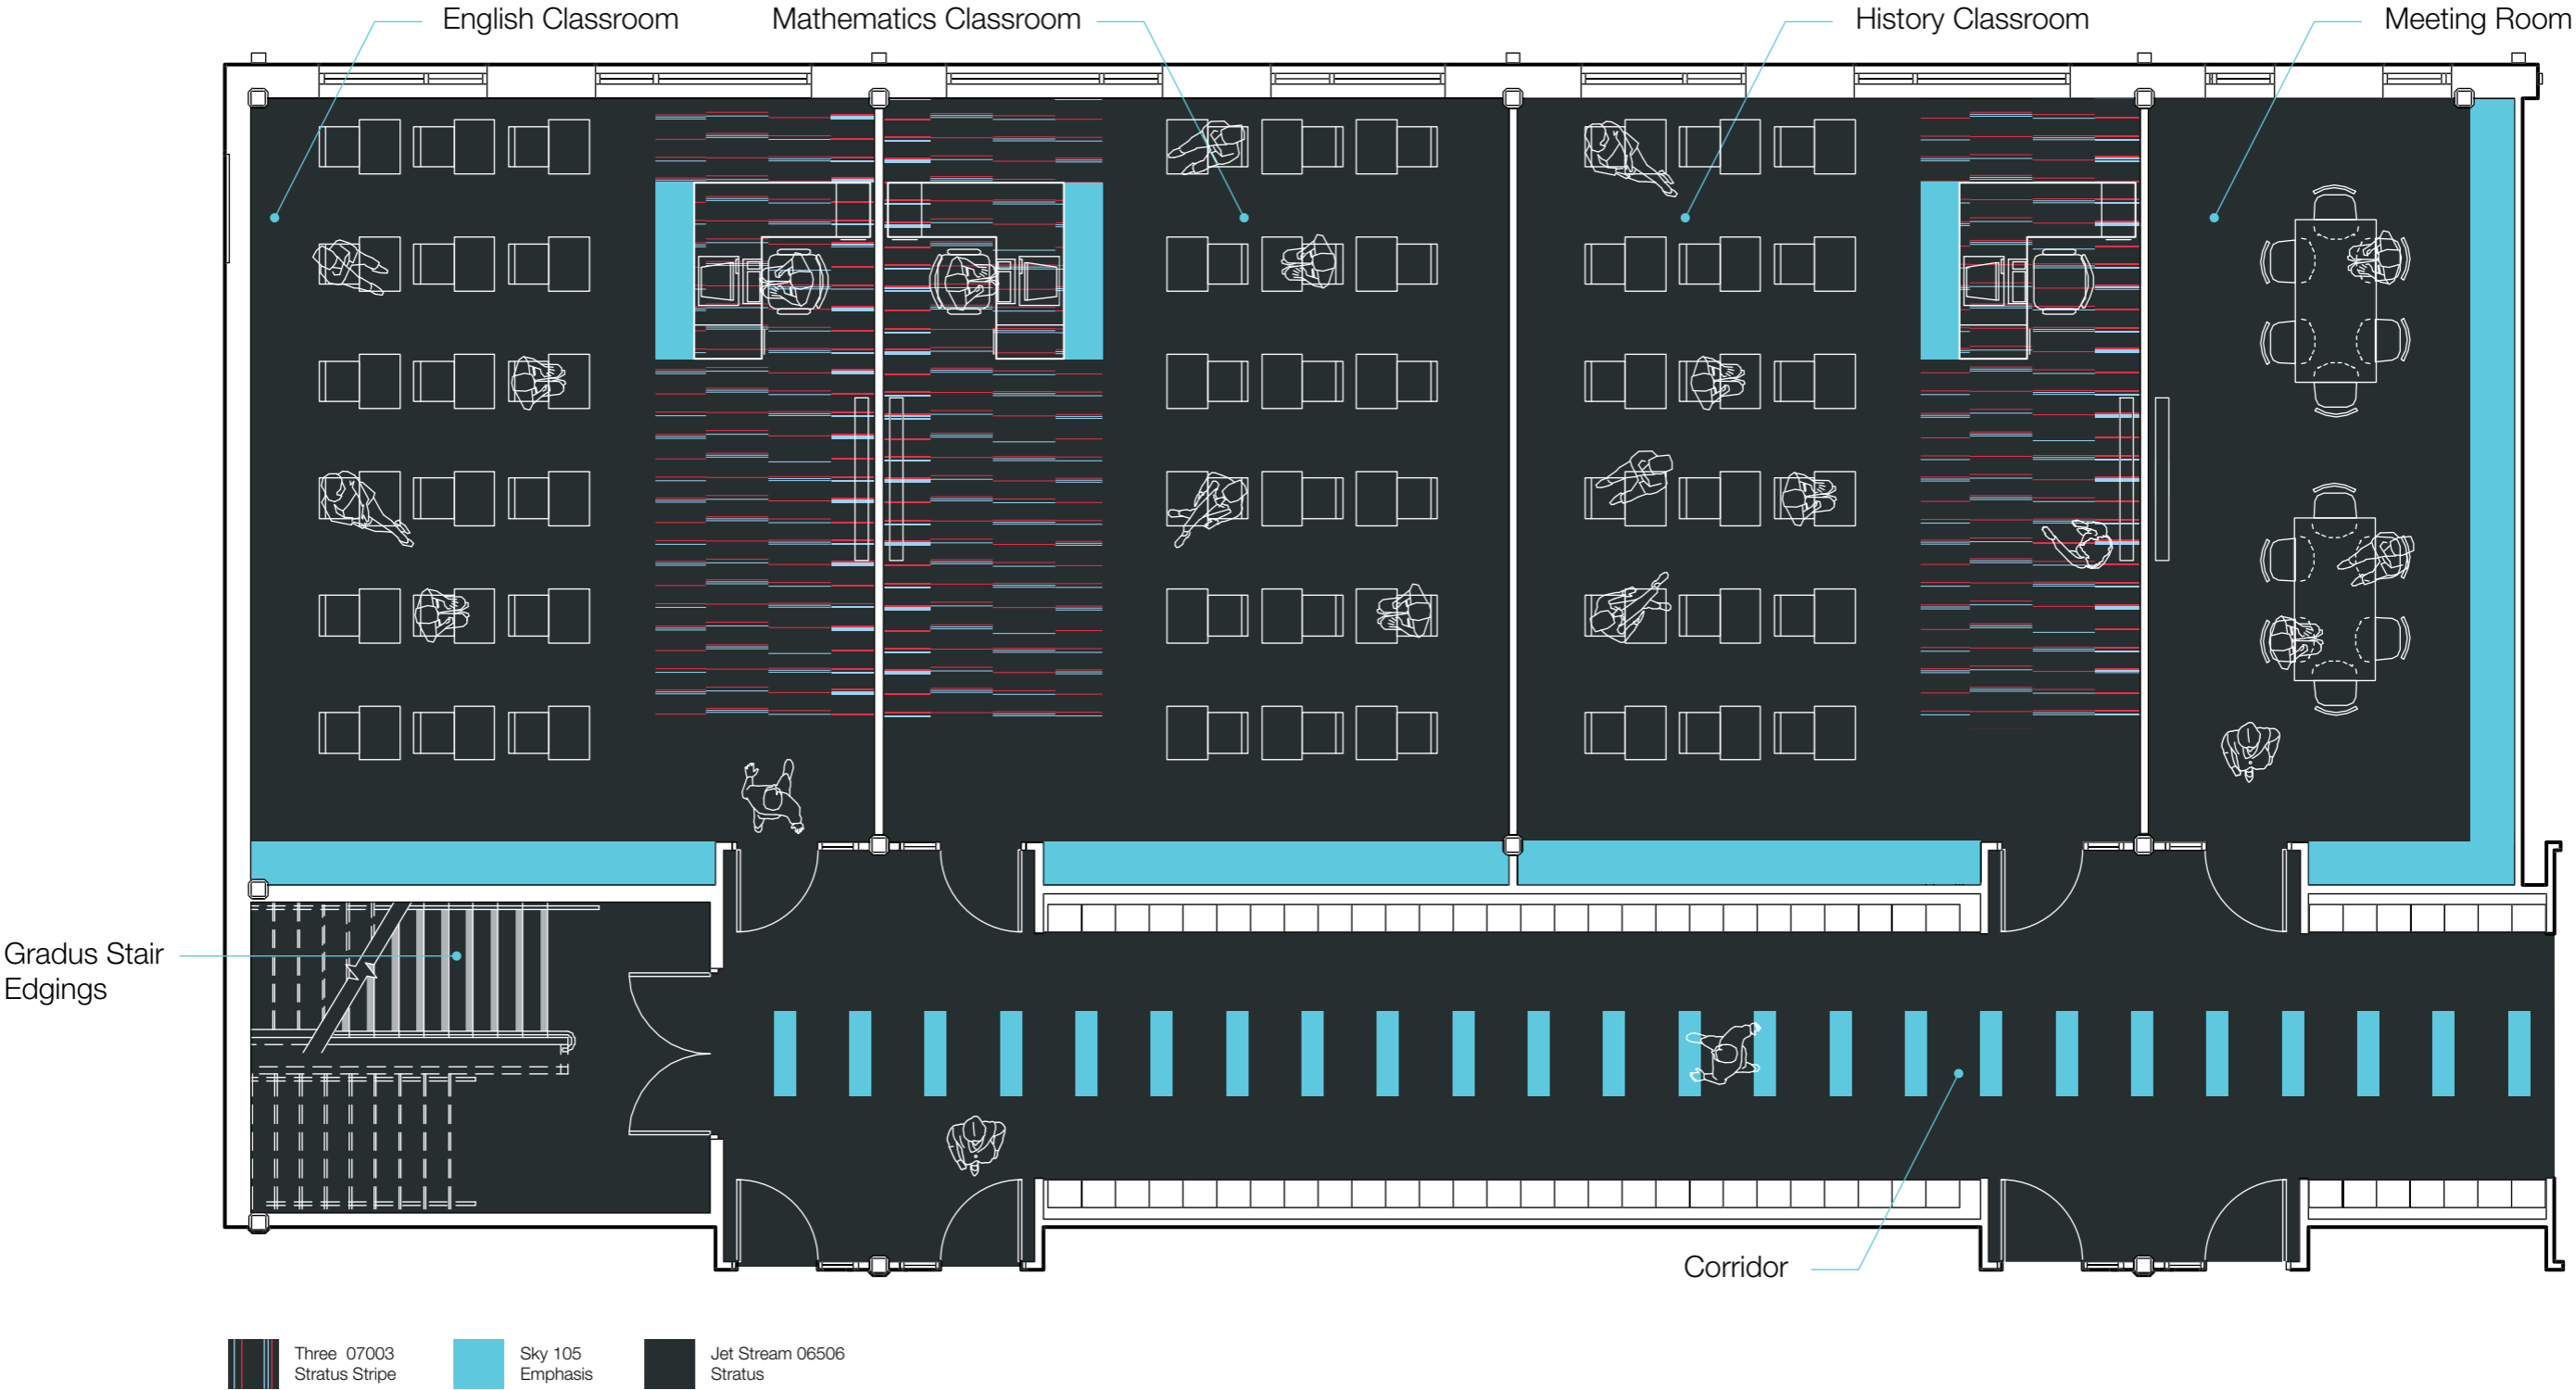

Education - School

Stratus with Emphasis and Stratus Stripe